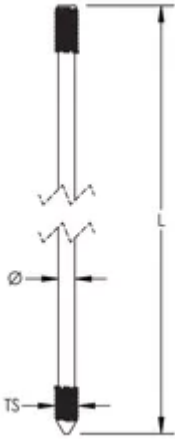

ADDITIONAL PRODUCT DETAILS

For rods to be listed to UL® 467, they must be at least 8' (2.44 m) in length.

IEC® EN 62561-2 supercedes EN 50164-2.

DIAGRAMS

WARNING

nVent products shall be installed and used only as indicated in nVent's product instruction sheets and training materials. Instruction sheets are available at www.nvent.com and from your nVent customer service representative. Improper installation, misuse, misapplication or other failure to completely follow nVent's instructions and warnings may cause product malfunction, property damage, serious bodily injury and death and/or void your warranty.

⚠ WARNING: This product can expose you to chemicals including nickel, which is known to the State of California to cause cancer and birth defects or other reproductive harm.- For more information go to-www.P65Warnings.ca.gov.

Noord-Amerika

+1.800.753.9221

Option 1 – Customer Care

Option 2 – Technical Support

Europa

Netherlands:

+31 800-0200135

France:

+33 800 901 793

Europa

Germany:

800 1890272

Other Countries:

+31 13 5835404