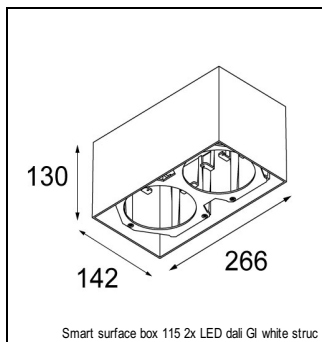

SMART KUP 115 ADJUSTABLE LED GE

ACCESSORIES

HUE-DEVICE

70000615	HUE TAP SWITCH
70008054	HUE SENSOR
70000152	HUE DIMMER SWITCH

HUE-BRIDGE

70000616	HUE BRIDGE EU
70000617	HUE BRIDGE UK

HUE-MODULE

13190030	MODULAR CONNECTED 1-10V WHITE COMPONENT

SURFACE-TUBED

13140309	SMART SURFACE TUBED 115 LED DALI GI WHITE STRUC
13140332	SMART SURFACE TUBED 115 LED DALI GI BLACK STRUC
13140324	SMART SURFACE TUBED 115 LED DALI GI BRUSHED ALU
13140209	SMART SURFACE TUBED 115 LED 1-10V/PUSHDIM GI WHITE STRUC
13140232	SMART SURFACE TUBED 115 LED 1-10V/PUSHDIM GI BLACK STRUC
13140224	SMART SURFACE TUBED 115 LED 1-10V/PUSHDIM GI BRUSHED ALU
13140109	SMART SURFACE TUBED 115 LED TRE DIM GI WHITE STRUC
13140132	SMART SURFACE TUBED 115 LED TRE DIM GI BLACK STRUC
13140124	SMART SURFACE TUBED 115 LED TRE DIM GI BRUSHED ALU

CONBOX

10889830	CONBOX 190X192X130X256

GYPKIT

12290530	GYPKIT 190X190 - Ø108

RECESSED-FRAME

12810230	RECESSED RING Ø127 H100

SURFACE-BOX