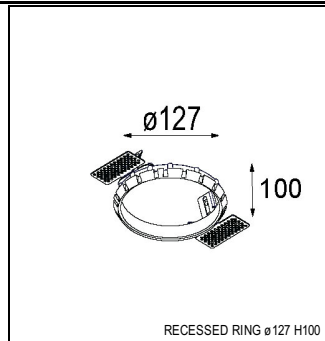

SMART KUP 115 ADJUSTABLE LED GE

ACCESSORIES

HUE-DEVICE

70000615	HUE TAP SWITCH
70008054	HUE SENSOR
70000152	HUE DIMMER SWITCH

HUE-BRIDGE

70000616	HUE BRIDGE EU
70000617	HUE BRIDGE UK

HUE-MODULE

13190030	MODULAR CONNECTED 1-10V WHITE COMPONENT

SURFACE-TUBED

13140309	SMART SURFACE TUBED 115 LED DALI GI WHITE STRUC
13140332	SMART SURFACE TUBED 115 LED DALI GI BLACK STRUC
13140324	SMART SURFACE TUBED 115 LED DALI GI BRUSHED ALU
13140209	SMART SURFACE TUBED 115 LED 1-10V/PUSHDIM GI WHITE STRUC
13140232	SMART SURFACE TUBED 115 LED 1-10V/PUSHDIM GI BLACK STRUC
13140224	SMART SURFACE TUBED 115 LED 1-10V/PUSHDIM GI BRUSHED ALU
13140109	SMART SURFACE TUBED 115 LED TRE DIM GI WHITE STRUC
13140132	SMART SURFACE TUBED 115 LED TRE DIM GI BLACK STRUC
13140124	SMART SURFACE TUBED 115 LED TRE DIM GI BRUSHED ALU

CONBOX

10889830	CONBOX 190X192X130X256

GYPKIT

12290530	GYPKIT 190X190 - Ø108

RECESSED-FRAME

12810230	RECESSED RING Ø127 H100

SURFACE-BOX