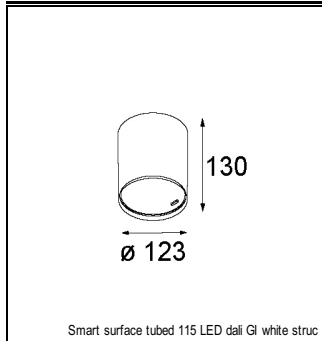

SMART KUP 115 ADJUSTABLE LED GE

ACCESSORIES

HUE-DEVICE

70000615	HUE TAP SWITCH
70008054	HUE SENSOR
70000152	HUE DIMMER SWITCH

HUE-BRIDGE

70000616	HUE BRIDGE EU
70000617	HUE BRIDGE UK

HUE-MODULE

13190030	MODULAR CONNECTED 1-10V WHITE COMPONENT

SURFACE-TUBED

13140309	SMART SURFACE TUBED 115 LED DALI GI WHITE STRUC
13140332	SMART SURFACE TUBED 115 LED DALI GI BLACK STRUC
13140324	SMART SURFACE TUBED 115 LED DALI GI BRUSHED ALU
13140209	SMART SURFACE TUBED 115 LED 1-10V/PUSHDIM GI WHITE STRUC
13140232	SMART SURFACE TUBED 115 LED 1-10V/PUSHDIM GI BLACK STRUC
13140224	SMART SURFACE TUBED 115 LED 1-10V/PUSHDIM GI BRUSHED ALU
13140109	SMART SURFACE TUBED 115 LED TRE DIM GI WHITE STRUC
13140132	SMART SURFACE TUBED 115 LED TRE DIM GI BLACK STRUC
13140124	SMART SURFACE TUBED 115 LED TRE DIM GI BRUSHED ALU

CONBOX

10889830	CONBOX 190X192X130X256

GYPKIT

12290530	GYPKIT 190X190 - Ø108

RECESSED-FRAME

12810230	RECESSED RING Ø127 H100

SURFACE-BOX