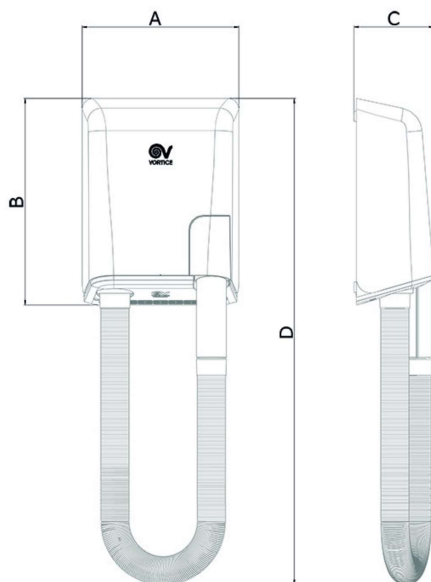

Technical Data Sheet

CODE 70914

VORTDRY

Hair dryers with flexible hose

Certifications

TECHNICAL AND PERFORMANCE DATA

Absorbed Current max (A)	3	Weight (Kg)	1,8
Absorbed Power max (W)	700	Airflow speed at max speed (m/s)	14
Frequency (Hz)	50-60	Airflow speed at min speed (m/s)	5,6
Insulation Class	II°	Max delivery of side outlet at max speed (m³/h)	42
IP	24	Max delivery of side outlet at min speed (m³/h)	17
Motor Power (W)	33	Sound pressure level Lp [dB (A)] 1m - max speed	70
Voltage (V)	220-240	Sound pressure level Lp [dB (A)] 1m - min speed	60

DIMENSIONS

Size A (mm)	220
Size B (mm)	290
Size C (mm)	112
Size D (mm)	580

PER INFORMAZIONI:

Servizio al Cliente: tel +39 02 90699395 premendo 1 dopo messaggio registrato (consulenza su prodotti e impianti)