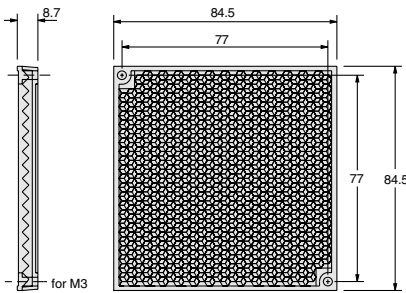

■ Accessories (Order Separately)

Reflectors

E39-R1
E39-R1S

Material, reflective surface: acrylic
Rear surface: ABS

E39-R3

Material, reflective surface: acrylic
Rear surface: ABS

E39-R7

E39-R8

E39-R40

Tape Reflectors

E39-RS3

E39-RSA

E39-RSB