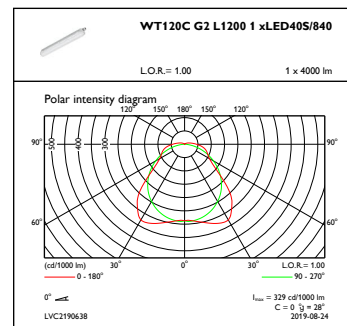

## Fotometrische gegevens

IFGU1\_WT120CG2L12001xLED40S840

OFPC1\_WT120CG2L12001xLED40S840