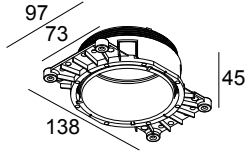

MOUNTING KIT R82 TRIMLESS

O.F.A.

15212 2000

 [View on website](#)

General info

LOCATION	interior
CUTOUT SHAPE/SIZE (MM)	round - 105
THICKNESS OF MOUNTING SURFACE (MM)	max.25
WEIGHT (KG)	0.2

Remarks

Installing MOUNTING KIT OFA in plasterboard
Installing MOUNTING KIT OFA in concrete + plaster

For detailed installation instructions, please consult the manual: [15212_2000_HAND.pdf](#)

WHERE USED

202 144 811 922	DEEP RINGO TRIMLESS LED 92733
202 144 811 932	DEEP RINGO TRIMLESS LED 93033
202 144 1902	DEEP RINGO TRIMLESS LED 9-SOFT
202 145 811 922	DEEP RINGO TRIMLESS OK LED 92733
202 145 811 932	DEEP RINGO TRIMLESS OK LED 93033
202 146 811 922	DEEP RINGO TRIMLESS LED IP 92733
202 146 811 932	DEEP RINGO TRIMLESS LED IP 93033
19436 9030	DEEP RINGO TRIMLESS SOFT 93045