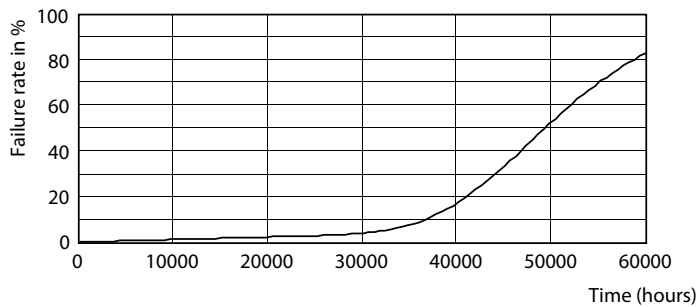

TrueForce LED voor industrie en detailhandel Netspanning (hooghangend – HPI/SON/HPL)

Fotometrische gegevens

LED TForce HB MV 120-100W E40 others 840 12D ND NB

Levensduur

LED TForce HB MV 120-100W E40 others 840 12D ND NB