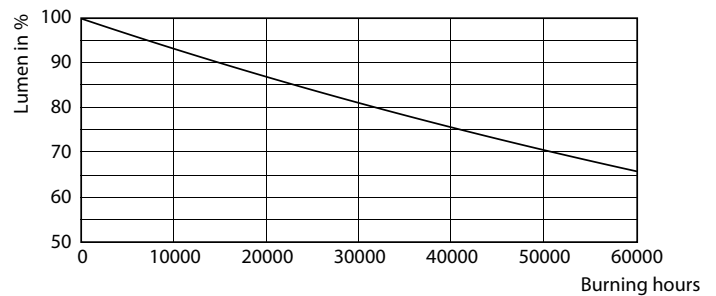

LED TForce HB MV 120-100W E40 others 840 12D ND NB