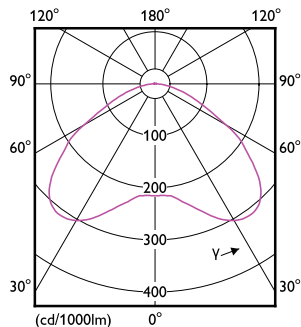

LED TForce HB MV 120-100W E40 others 840 12D ND WB