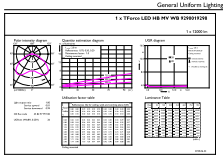

TrueForce LED voor industrie en detailhandel Netspanning (hooghangend – HPI/SON/HPL)

Fotometrische gegevens

LED TForce HB MV 120-100W E40 others 840 12D ND NB