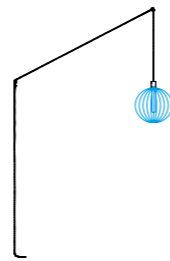

WIRO  
SUSPENSION SYSTEM

**PLUG + PLAY**

connector set for one lamp  
incl. cable plug with dimmer  
shade not included

CODE

90015165

cable plug with dimmer

**DECENTER 1.0**

connector set for one lamp  
round ceiling base  
shade not included

CODE

90052050

6.0m suspension on page 607

**DECENTER 2.0**

connector set for two lamps  
round ceiling base  
shade not included

CODE

90052055

6.0m suspension on page 607

**DECENTER 3.0**

connector set for three lamps  
round ceiling base  
shade not included

CODE

90052060

6.0m suspension on page 607

**SUSPENSION**

connector set for one lamp  
round ceiling base | shade not included