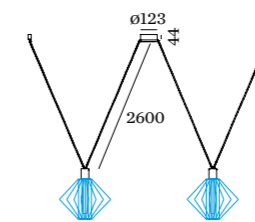

WIRO  
SUSPENSION SYSTEM

**PLUG + PLAY**

connector set for one lamp  
incl. cable plug with dimmer  
shade not included

CODE

90015165

cable plug with dimmer

**DECENTER 1.0**

connector set for one lamp  
round ceiling base  
shade not included

CODE

90052050

6.0m suspension on page 607

**DECENTER 2.0**

connector set for two lamps  
round ceiling base  
shade not included

CODE

90052055

6.0m suspension on page 607

**DECENTER 3.0**

connector set for three lamps  
round ceiling base  
shade not included

CODE

90052060

6.0m suspension on page 607

**SUSPENSION**

connector set for one lamp  
round ceiling base | shade not included

with steel wire | 2.6m

CODE

90015175

with steel wire | 6.0m

90015176

no steel wire | 2.6m

90015171

no steel wire | 6.0m