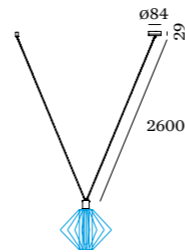

WIRO  
SUSPENSION SYSTEM

**PLUG + PLAY**

connector set for one lamp  
incl. cable plug with dimmer  
shade not included

CODE

90015165

cable plug with dimmer

**DECENTER 1.0**

connector set for one lamp  
round ceiling base  
shade not included

CODE

90052050

6.0m suspension on page 607

**DECENTER 2.0**

connector set for two lamps  
round ceiling base  
shade not included

CODE

90052055

6.0m suspension on page 607

**DECENTER 3.0**

connector set for three lamps  
round ceiling base  
shade not included

CODE

90052060

6.0m suspension on page 607

**SUSPENSION**

connector set for one lamp  
round ceiling base | shade not included

with steel wire | 2.6m

CODE

90015175

with steel wire | 6.0m

90015176

no steel wire | 2.6m

90015171

no steel wire | 6.0m