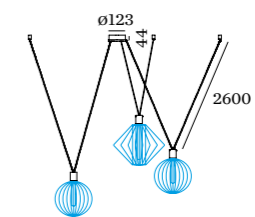

CODE

90052050

6.0m suspension on page 607

**DECENTER 2.0**

connector set for two lamps  
round ceiling base  
shade not included

CODE

90052055

6.0m suspension on page 607

**DECENTER 3.0**

connector set for three lamps  
round ceiling base  
shade not included

CODE

90052060

6.0m suspension on page 607

**SUSPENSION**

connector set for one lamp  
round ceiling base | shade not included

with steel wire | 2.6m

CODE

90015175

with steel wire | 6.0m

90015176

no steel wire | 2.6m

90015171

no steel wire | 6.0m