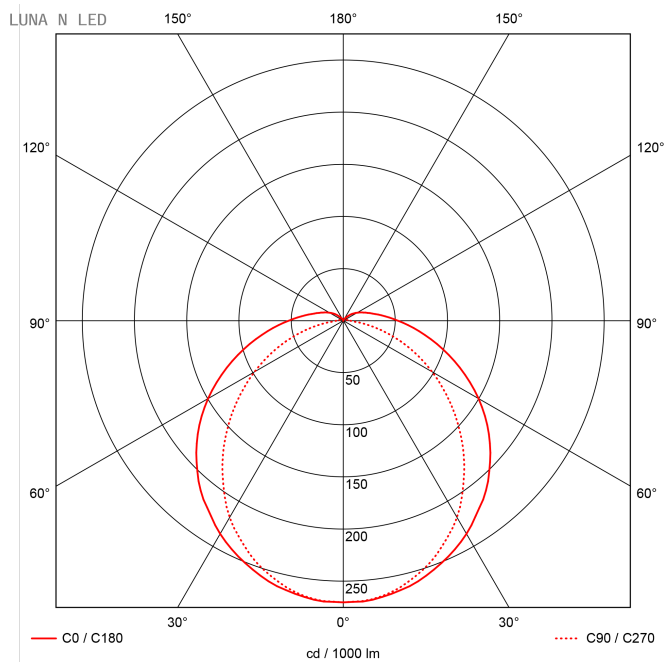

## Luminaire LUNA N LED 1578mm 1x39W LOPRA 5000lm

Diffuser luminaire with MID-Power LEDs, housing made of grey, glass fibre reinforced polyester, LOPRA cover for glare-free and homogeneous illumination, single LED light points are not visible, seals made of age-resistant silicone foam, clip-lock made of stainless steel, metal gear tray, easy mounting through variable mounting points with PRACHT-CLIP-SYSTEM (stainless steel), suitable for ceiling mounting; pendulum, carrier rail and horizontal wall mounting possible with accessories. Attention: PRACHT MANUFACTORY! Do you need a different color temperature, housing color or through-wiring? Specific challenges? No problem. We deliver customized solutions.

## LAMP

Product type	LED
Number of lamps /LED-rows	1
Color temperature K	4.000
Color rendering index	>80
Amount LED	120
Color tolerance (initial MacAdam)	3

## POWER

Luminous flux lm	5000
Systempower W	39
Efficacy lm/W	128

## DIMENSIONS AND WEIGHT

Length mm	1578
Width mm	86
Height mm	94
Weight netto in kg	2.5