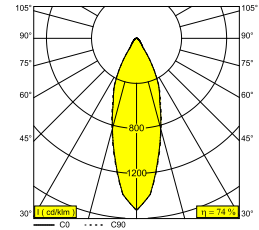

[View on website](#)

General info

LOCATION	interior
INSTALLATION	Ceiling Recessed
CUTOUT SHAPE/SIZE (MM)	round - 76
RECESSED DEPTH (MM)	90
THICKNESS OF MOUNTING SURFACE (MM)	min.5
INGRESS PROTECTION	IP44/20
WEIGHT (KG)	0.2
ADJUSTABILITY	non adjustable
INFORMATION	REFLECTOR FL-33° EXCL.LED POWER SUPPLY 350-500mA-DC

Electrical info

CLASS	III
ENERGY CLASS	E

Lightsource info

Lightsource Name	LED
Lightsource	LED array 7,1-10,4W / CRI>90 (R9: 60) / 2700K / 779-1083lm
TM-30 Values	Rf: 89 / Rg: 100
SDCM	SDCM2
Riskgroup	RG1
LM80	L90B10 > 50000
LED Technics (light source)	1083lm // 10,4W // 105lm/W
LED Technics (luminaire)	799lm // 12W // 67lm/W

Requirements

LED POWER SUPPLY 350 / 500mA-DC DIM

For detailed installation instructions, please consult the manual: [202_273_811_XXX_HAND.pdf](#)