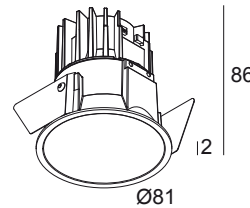

[View on website](#)

General info

LOCATION	interior
INSTALLATION	Ceiling Recessed
CUTOUT SHAPE/SIZE (MM)	round - 76
RECESSED DEPTH (MM)	90
THICKNESS OF MOUNTING SURFACE (MM)	min.5
INGRESS PROTECTION	IP44/20
WEIGHT (KG)	0.2
ADJUSTABILITY	non adjustable
INFORMATION	REFLECTOR FL-33° EXCL.LED POWER SUPPLY 350-500mA-DC