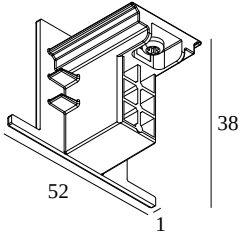

## TRACK 3F DIM IN END CAP B

200 13 41 B

AVAILABLE IN

**BLACK** 200 13 41 B

**WHITE** 200 13 41 W

 [View on website](#)

### General info

<b>LOCATION</b>	interior
<b>WEIGHT (KG)</b>	0.1

For detailed installation instructions, please consult the manual: [200\\_13\\_4x0\\_HAND.pdf](#)