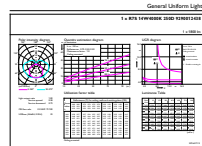

CorePro LEDlinear MV

Numerator - Dozen per buitendoos	10
Materiaalnr. (12NC)	929001243802
Netto gewicht (per stuk)	0,095 kg

Maatschets

Linear 220V 15W-100W1500lm 4000K R7S Dim

Product	D	C
CorePro LED linear R7S 118mm 14-100W 840 D	29 mm	118 mm

Fotometrische gegevens

General Information 11 Photometry 11 Page 11

LED Lamps, CorePro R7S 118mm 14-100W /840 D

LED Lamps, CorePro R7S 118mm 14-100W /840 D

LED Lamps, CorePro R7S 118mm 14-100W /840 D

CorePro LEDlinear MV