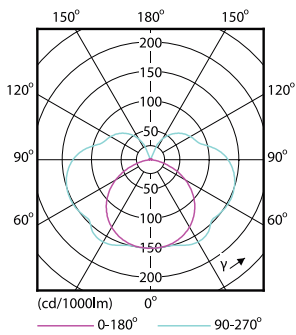

CorePro LEDlinear MV

Numerator - Dozen per buitendoos	10
Materiaalnr. (12NC)	929001243802
Netto gewicht (per stuk)	0,095 kg

Maatschets

Linear 220V 15W-100W1500lm 4000K R7S Dim

Product	D	C
CorePro LED linear R7S 118mm 14-100W 840 D	29 mm	118 mm

Fotometrische gegevens

General Information 11 Photometry 11 Page 11

LED Lamps, CorePro R7S 118mm 14-100W /840 D

LED Lamps, CorePro R7S 118mm 14-100W /840 D

LED Lamps, CorePro R7S 118mm 14-100W /840 D

CorePro LEDlinear MV