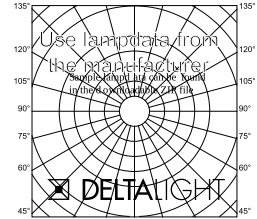

DEEP RINGO Hi IP S2 W

202 014 26 W

AVAILABLE IN

BLACK 202 014 26 B

WHITE 202 014 26 W

 [View on website](#)

General info

LOCATION	interior
INSTALLATION	Ceiling Recessed
CUTOUT SHAPE/SIZE (MM)	round - 76
RECESSED DEPTH (MM)	105
THICKNESS OF MOUNTING SURFACE (MM)	max.15
INGRESS PROTECTION	IP44/20
WEIGHT (KG)	0.1
ADJUSTABILITY	non adjustable