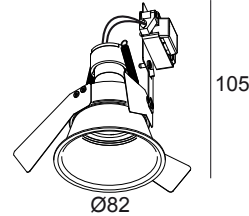

DEEP RINGO Hi IP S2 W

202 014 26 W

AVAILABLE IN

BLACK 202 014 26 B

WHITE 202 014 26 W

 [View on website](#)

General info

LOCATION	interior
INSTALLATION	Ceiling Recessed
CUTOUT SHAPE/SIZE (MM)	round - 76
RECESSED DEPTH (MM)	105
THICKNESS OF MOUNTING SURFACE (MM)	max.15
INGRESS PROTECTION	IP44/20
WEIGHT (KG)	0.1
ADJUSTABILITY	non adjustable

Electrical info

CLASS	II
	1 x QPAR51 max.35W

Lightsource info

Lightsource Name	halogen
Min. distance to lightsource (m)	0,5

Remarks

lamp not included

For detailed installation instructions, please consult the manual: [202_014_26_HAND.pdf](#)