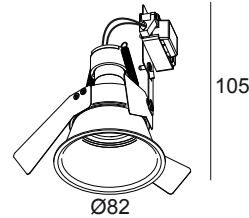

DEEP RINGO Hi S2 W

202 01 26 W

AVAILABLE IN

BLACK 202 01 26 B

WHITE 202 01 26 W

 [View on website](#)

General info

LOCATION	interior
INSTALLATION	Ceiling Recessed
CUTOUT SHAPE/SIZE (MM)	round - 76
RECESSED DEPTH (MM)	105
THICKNESS OF MOUNTING SURFACE (MM)	max.15
INGRESS PROTECTION	IP20
WEIGHT (KG)	0.1
ADJUSTABILITY	non adjustable

Electrical info

	1 x QPAR51 max.35W
CLASS	II

Lightsource info

Lightsource Name	halogen
Min. distance to lightsource (m)	0,5

Remarks

lamp not included

For detailed installation instructions, please consult the manual: [202_01_26_HAND.pdf](#)