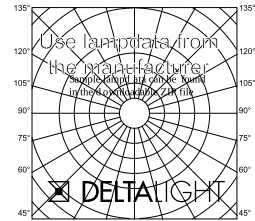

DEEP RINGO Hi S2 W

202 01 26 W

AVAILABLE IN

BLACK 202 01 26 B

WHITE 202 01 26 W

 [View on website](#)

General info

LOCATION	interior
INSTALLATION	Ceiling Recessed
CUTOUT SHAPE/SIZE (MM)	round - 76
RECESSED DEPTH (MM)	105
THICKNESS OF MOUNTING SURFACE (MM)	max.15
INGRESS PROTECTION	IP20
WEIGHT (KG)	0.1
ADJUSTABILITY	non adjustable