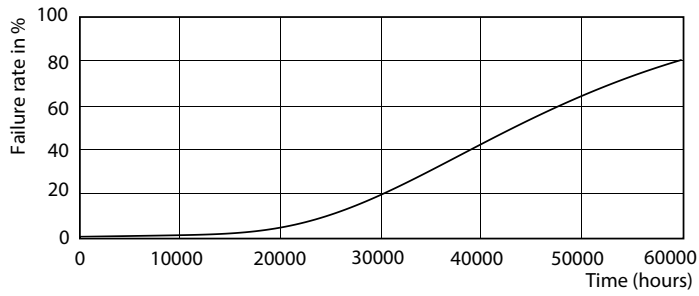

CorePro LED PLC

Levensduur