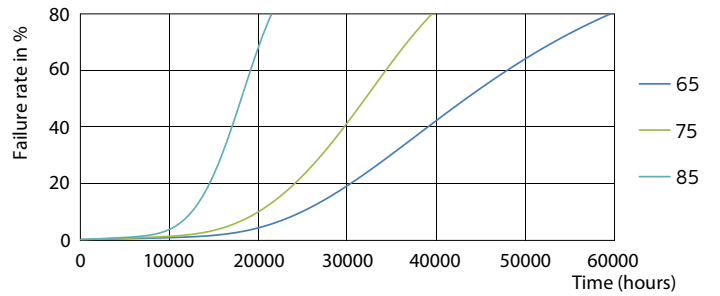

CorePro LED PLC

Levensduur