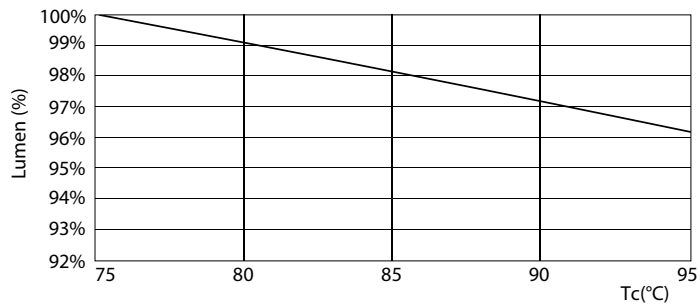

CorePro LED PLC

Levensduur

LEDtube PLC 100mm 9W G24Q-3 830 950lm