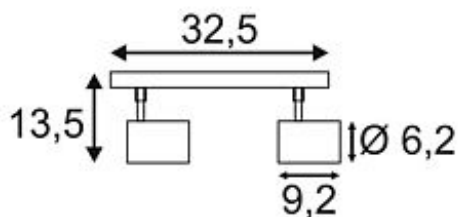

DEBASTO wall and ceiling spot

double, 2x 7W LED, 3000K, silver-grey, incl. driver

Article number	148514
Feed-in capability	No
Lamp	COB LED Modul
Number of light sources	2
Lamp included	Yes
Net weight	0.831 kg
Gross weight	0.975 kg
Voltage	230 Volts
Max. wattage	14 Watt
Protection class	I
Beam angle	30 Degree
Material	Aluminium / Steel
Colour	Silver-grey
Way of mounting	Surface ceiling mounting
Average lifespan	30000 Hours
Colour temperature	3000 Kelvin
Colour rendering index	>80
Luminous flux	690 lm
Energy class luminaire	A -
Light distribution type 1	direct
Light distribution type 3	rotationally symmetric