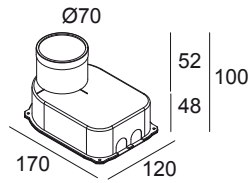

## LOGIC 60 BOX R

213 19 10

 [View on website](#)

General info	
<b>LOCATION</b>	exterior
<b>CUTOUT SHAPE/SIZE (MM)</b>	rectangle - 175 x 125
<b>RECESSED DEPTH (MM)</b>	105
<b>WEIGHT (KG)</b>	0.4
<b>INFORMATION</b>	INCL.BASE PLATE EXCLLED POWER SUPPLY max.500kg