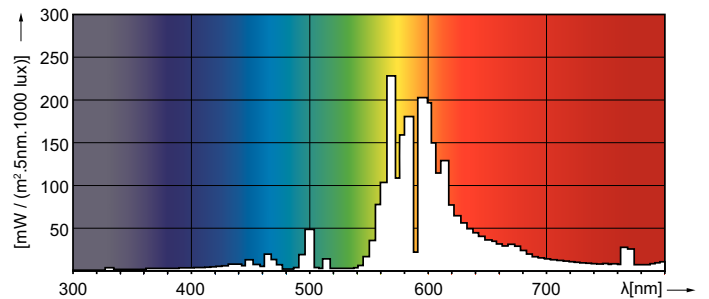

LDPO_SON-PIA_0003-Spectral power distribution Colour