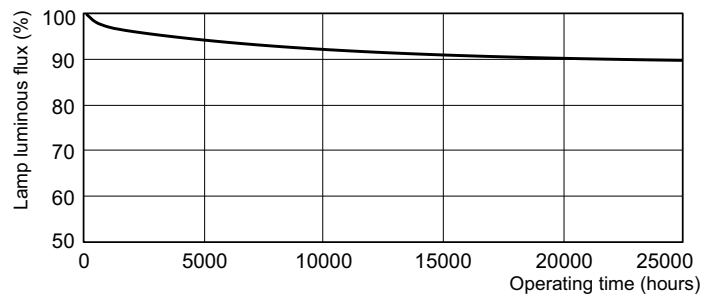

LDLM_TL-D8ECO_0001-Lumen maintenance diagram