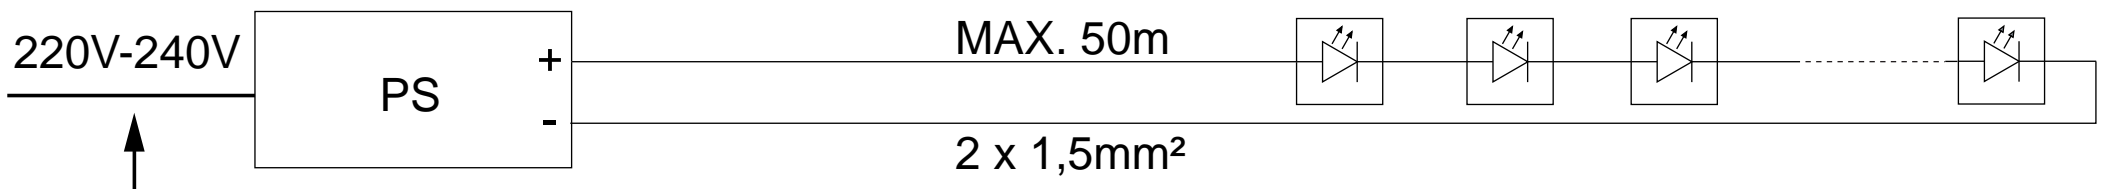

PLACE SWITCH ON PRIMARY SIDE