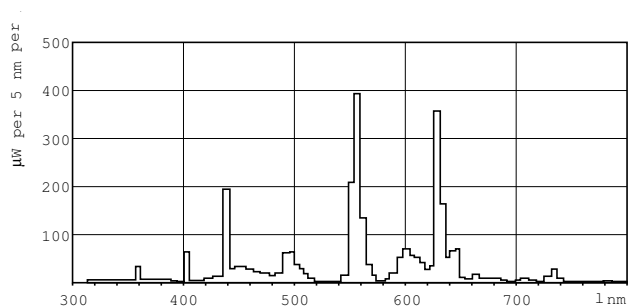

Fotometrische gegevens

Lichtkleur /840