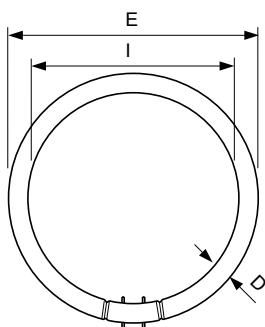

## Maatschets

TL5-C 55W/840

Product	D (max)	D (min)	E (min)	E (max)	I (min)	I (max)
MASTER TL5 Circular 55W/840 1CT/10	18 mm	14 mm	293 mm	305 mm	260 mm	272 mm