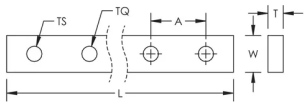

Length: 1,985 mm

Thread Size: M5

Torque: 2 N-m

A: 18 mm

Unit Weight: 0.850 kg

DIAGRAMS

WARNING

nVent products shall be installed and used only as indicated in nVent's product instruction sheets and training materials. Instruction sheets are available at www.nvent.com and from your nVent customer service representative. Improper installation, misuse, misapplication or other failure to completely follow nVent's instructions and warnings may cause product malfunction, property damage, serious bodily injury and death and/or void your warranty.