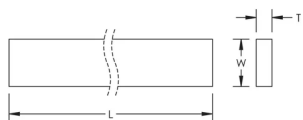

MASSIEF KOPEREN BUSBAR, 30 MM X 5 MM X 4000 MM

CATALOG NUMBER

PCB-4M-30X5

CERTIFICATIONS

FEATURES

Heavy-duty power connection

Circuit breaker, generator and prefabricated power network conductor

Alternative to large and multiple cables

Earth/ground connection

Power distribution

Rounded edges

PRODUCT ATTRIBUTES

Article Number: 550620

Material: Koper

Width: 30 mm

Thickness: 5 mm

Length: 4,000 mm

Unit Weight: 5.340 kg

DIAGRAMS

WARNING

nVent products shall be installed and used only as indicated in nVent's product instruction sheets and training materials. Instruction sheets are available at www.nvent.com and from your nVent customer service representative. Improper installation, misuse, misapplication or other failure to completely follow nVent's instructions and warnings may cause product malfunction, property damage, serious bodily injury and death and/or void your warranty.