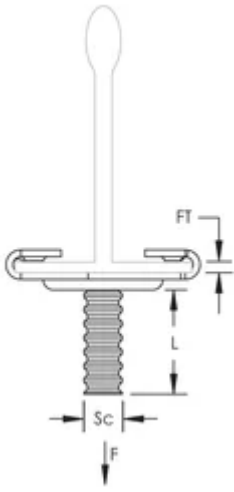

DRAAICLIP MET DRAADEIND M6X16, VOOR 24MM T-PLAFOND PROFIEL, CADDY ARMOUR

CATALOG NUMBER

4G16M16

CERTIFICATIONS

FEATURES

Ter bevestiging van lichtarmaturen onder akoestisch T-plafondprofielen

Geen gereedschap nodig voor montage

Snelle, eenvoudige en betrouwbare opdraai-installatie

Moer apart verkrijgbaar

PRODUCT ATTRIBUTES

Article Number: 171900

Material: Spring Steel;Steel

Finish: nVent CADDY gepantserd

Color: Grijs

Flange Thickness: 1.5 mm

T-Grid Size: 24 mm

Screw Diameter: M6

Screw Length: 16 mm

Static Load: 220 N

DIAGRAMS

WARNING

nVent products shall be installed and used only as indicated in nVent's product instruction sheets and training materials. Instruction sheets are available at www.nvent.com and from your nVent customer service representative. Improper installation, misuse, misapplication or other failure to completely follow nVent's instructions and warnings may cause product malfunction, property damage, serious bodily injury and death and/or void your warranty.