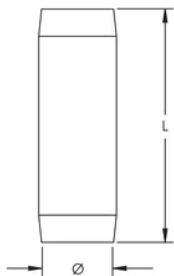

KOPPELING MET DRAAD VOOR E-CU VERKOPERDE AARDINGSPEN, MET DRAAD, BRONS, 5/8"DIA

CATALOG NUMBER

CR58

CERTIFICATIONS

FEATURES

Krachtige koppelingen hebben schroefdraad en worden aan beide zijden afgekant voor eenvoudig aandrijven

Corrosiebestendige koppelingen garanderen permanent koper-naar-koperverbindingen op lage weerstand

PRODUCT ATTRIBUTES

Article Number: 158040

Material: Brons

Ground Rod Diameter, Nominal: 5/8"

Length: 61 mm

Thread Size: 5/8" UNC

Unit Weight: 0.100 kg

Complies With: IEC® EN 62561-2

DIAGRAMS

WARNING

nVent products shall be installed and used only as indicated in nVent's product instruction sheets and training materials. Instruction sheets are available at www.nvent.com and from your nVent customer service representative. Improper installation, misuse, misapplication or other failure to completely follow nVent's instructions and warnings may cause product malfunction, property damage, serious bodily injury and death and/or void your warranty.