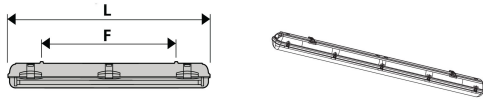

illuminance [lx]

Distance [m] Cone diameter [m]
 C0 - C180 (Half beam angle: 107.8°)
 C90 - C270 (Half beam angle: 122.6°)

Start Waterproof LED

START WATERPROOF LED 1565MM T NW 6500LM

0047803

SCHÉMAS TECHNIQUES