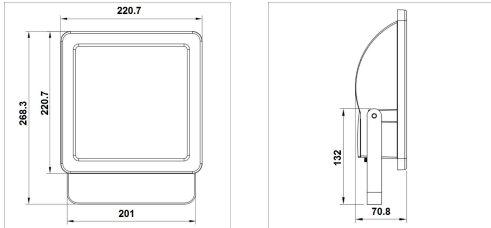

Emballage

Description de l'emballage	Carton
Code EAN	5410288478265
Longueur simple de l'emballage (cm)	24.7
Largeur simple de l'emballage (cm)	7.9
Hauteur simple de l'emballage (cm)	23.2
DUN14 (outer)	15410288478262
Units per outer package	5
Packaging outer length (cm)	41.8
Packaging outer width (cm)	25.0
Packaging outer height (cm)	27.2

PHOTOMÉTRIE

Distance [m]	Cone diameter [m]	E(l)°	E(l)C90°	E(l)C0°	Illuminance [lx]
0.5	1.22 1.16	8412	50.7° 1072	49.2° 1177	
1.0	2.44 2.32	2103	50.7° 266	49.2° 264	
1.5	3.67 3.48	936	50.7° 119	49.2° 121	
2.0	4.89 4.63	526	50.7° 67	49.2° 74	
2.5	6.11 5.79	338	50.7° 43	49.2° 47	
3.0	7.33 6.95	234	50.7° 30	49.2° 33	

Distance [m] Cone diameter [m] Illuminance [lx]

— C0 - C180 (Half beam angle: 88.4°)
— C90 - C270 (Half beam angle: 101.4°)

SCHÉMAS TECHNIQUES

START FLOOD

START FLOOD LED 4400LM 50W 3000K

0047826

SYLVANIA 0047826