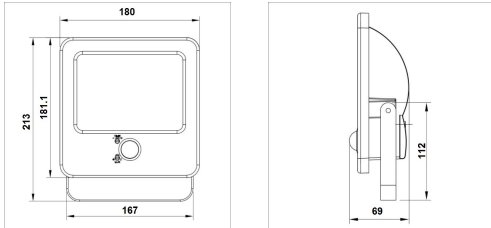

Emballage

Description de l'emballage	Carton
Code EAN	5410288478241
Longueur simple de l'emballage (cm)	21.7
Largeur simple de l'emballage (cm)	7.5
Hauteur simple de l'emballage (cm)	19.5
DUN14 (outer)	15410288478248
Units per outer package	6
Packaging outer length (cm)	40.9
Packaging outer width (cm)	24.0
Packaging outer height (cm)	25.4

PHOTOMÉTRIE

Distance [m]	Cone diameter [m]	E [lm]	E (C90)	E (C0)	Illuminance [lx]
0.5	1.17 1.20	463	49.6°	80.2°	800 579
1.0	2.35 2.40	1101	49.6°	80.2°	150 145
1.5	3.52 3.60	489	49.6°	80.2°	67 64
2.0	4.70 4.80	275	49.6°	80.2°	38 36
2.5	5.87 6.00	178	49.6°	80.2°	24 23
3.0	7.05 7.20	122	49.6°	80.2°	17 16

Distance [m] Cone diameter [m] Illuminance [lx]

— C0 - C180 (Half beam angle: 100.4°)
— C90 - C270 (Half beam angle: 99.2°)

SCHÉMAS TECHNIQUES

Start Flood LED PIR

START FLOOD LED 2100LM 26W PIR 3000K

0047824