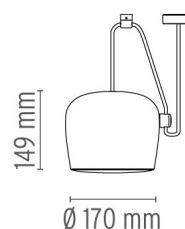

FLOS

AIM SMALL

Mounting	Pendant
Type of ceiling pendant	Suspension cable
Lamps description	1 MULTICHIP LED 2700K 1250lm CRI90 - 20W
Environment	Indoor
Finish	Anodized brown, White, Black

Technical description	Suspended light fitting. Body in varnished aluminium sheet, shade in photo-etched optical polycarbonate. Internal reflector in photo-etched PC. Directionable body. Powered directly from mains. The LED can be dimmed with a «Triac for Led» dimmer approved by Flos. Flos does not respond in case of wrong electrical connection system installations. The cable has a useful length of 9 metres and thus the lamp can be suspended 3 metres from the ceiling. Multiple rose with capacity to connect up to 5 Aim Small also available.
------------------------------	--

ELECTRICAL

Emergency	Without
------------------	---------

PHYSICAL

Supply	Terminal block
Cord length (mm)	9000/3000
Construction material	Aluminum, Polycarbonate
Weight (kg)	1.9 (x1 AIM SMALL)

AIM SMALL

designed by R. & E. Bouroullec

Suspended light fitting.

● F0095009	White
● F0095030	Black
● F0095026	Anodized brown

DIMENSIONS

CERTIFICATIONS

FLOS

AIM SMALL . Accessories

Electrical

Multiple rose