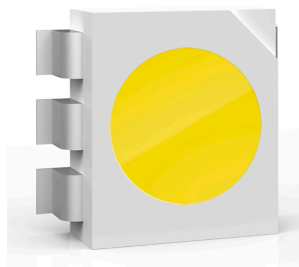

FLOS

AIM SMALL

Mounting	Pendant
Type of ceiling pendant	Suspension cable
Lamps description	1 MULTICHIP LED 2700K 1250lm CRI90 - 20W
Environment	Indoor
Finish	Anodized brown, White, Black

Technical description	Suspended light fitting. Body in varnished aluminium sheet, shade in photo-etched optical polycarbonate. Internal reflector in photo-etched PC. Directionable body. Powered directly from mains. The LED can be dimmed with a «Triac for Led» dimmer approved by Flos. Flos does not respond in case of wrong electrical connection system installations. The cable has a useful length of 9 metres and thus the lamp can be suspended 3 metres from the ceiling. Multiple rose with capacity to connect up to 5 Aim Small also available.
------------------------------	--

Suspended light fitting.

● F0095009	White
● F0095030	Black
● F0095026	Anodized brown

DIMENSIONS

CERTIFICATIONS

FLOS

AIM SMALL . Accessories

Electrical

Multiple rose

Multiple rose

Multiple rose

AIM SMALL

designed by R. & E. Bouroullec

Suspended light fitting.

- F0095009 White
- F0095030 Black
- F0095026 Anodized brown

DIMENSIONS

AIM SMALL . Lamps