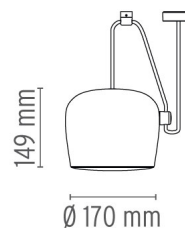

CERTIFICATIONS