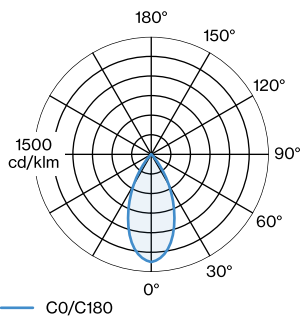

LIGHT DISTRIBUTION