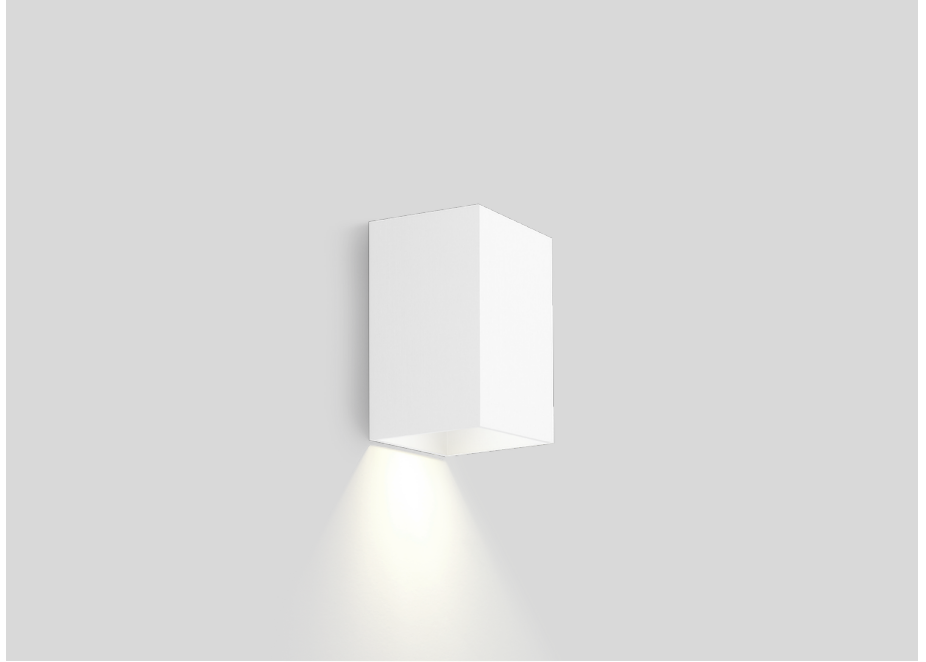

GENERAL

Wall

Surface

Signal White

IP20

Interior

420^a to 425^b lm

RAL 9003^c

Width 67 mm

Height 115 mm

0.24 kg

ELECTRICAL

100 - 240 V

Total connected power 6.6^b to 6.7^a W

Class 1

Safety distance 0.3 m

^a LED 3000K CRI 80 white

^b LED 2700K CRI 80 white

^c Color may deviate slightly due to production conditions.

Squared wall surface mounted luminaire made from aluminium; surface Signal White; powder coated; matt texture; RAL 9003; direct light distribution; lamp socket GU10; lamp type PAR16; max. 12W; 100 - 240 V; lamp not included; degree of protection IP20; PC1;

LIGHT DISTRIBUTION

WEVER & DUCRÉ
LIGHTING

BOX WALL mini 1.0

300120W0

LAMPS

PAR16 LED Lamp

| TYPE | COLOUR | Ø·H (MM) | ORDERCODE |
|------------------------|--------|----------|-----------------|
| 2700K >90 CRI GU10 | Black | ∅50·58 | 9 0 1 2 2 8 B 3 |
| 3000K >90 CRI GU10 | Black | ∅50·58 | 9 0 1 2 2 8 B 5 |
| 2700K >90 CRI GU10 | White | ∅50·58 | 9 0 1 2 2 8 W 3 |
| 3000K >90 CRI GU10 | White | ∅50·58 | 9 0 1 2 2 8 W 5 |
| 2700K >80 CRI GU10 | Silver | ∅50·52 | 9 0 5 2 2 7 S 2 |
| 3000K >80 CRI GU10 | Silver | ∅50·52 | 9 0 5 2 2 7 S 4 |