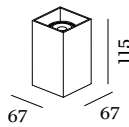

Squared wall surface mounted luminaire made from aluminium; surface Signal White; powder coated; matt texture; RAL 9003; direct light distribution; lamp socket GU10; lamp type PAR16; max. 12W; 100 - 240 V; lamp not included; degree of protection IP20; PC1;