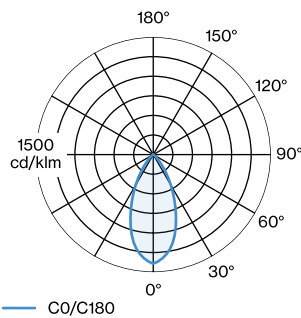

OPTICAL

Beam angle 47°

PHYSICAL

Length 100 mm
 Width 100 mm
 Height 100 mm
 0.66 kg

ELECTRICAL

100 - 240 V
 Total connected power 6.6^b to 6.7^a W
 Class 1
 Safety distance 0.3 m

^a LED 3000K CRI 80 white
^b LED 2700K CRI 80 white
^c Color may deviate slightly due to production conditions.

Squared ceiling surface mounted downlight made from die-cast aluminium; surface Signal White; powder coated; matt texture; RAL 9003; optional single inner reflector and single inner cover available; lamp socket GU10; lamp type PAR16; max. 12W; 100 - 240 V; degree of protection IP20; PC1; UGR 16; VDU compatible workplace luminaire according to DIN EN 12464-1; luminance above 65° 1500 cd/m²; lamp not included;

LIGHT DISTRIBUTION

[146120W0] The technical data represent rated values for an ambient temperature of 25°C. The data values for the luminous flux are initially subject to a tolerance of +/- 10%, those for the electrical connected load are initially subject to a tolerance of +/- 10%, and those for the colour temperature are initially subject to a tolerance of +/- 150 K. No liability is assumed for typographical or printing errors. The general terms and conditions of Wever & Ducré BV apply.
 © Wever & Ducré BV · Spinnerijstraat 99/21 · 8500 Kortrijk · Belgium · www.weverducre.com

TYPE	COLOUR	Ø · H (MM)	ORDERCODE
2700K >90 CRI GU10	Black	ø50-58	9 0 1 2 2 8 B 3
3000K >90 CRI GU10	Black	ø50-58	9 0 1 2 2 8 B 5
2700K >90 CRI GU10	White	ø50-58	9 0 1 2 2 8 W 3
3000K >90 CRI GU10	White	ø50-58	9 0 1 2 2 8 W 5
2700K >80 CRI GU10	Silver	ø50-52	9 0 5 2 2 7 S 2
3000K >80 CRI GU10	Silver	ø50-52	9 0 5 2 2 7 S 4