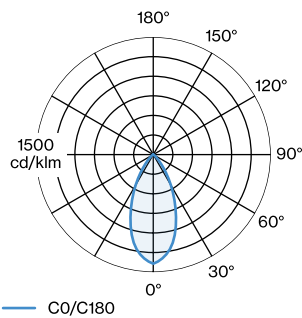

OPTICAL

Beam angle 47°

PHYSICAL

Length 100 mm
Width 100 mm
Height 100 mm
0.66 kg

ELECTRICAL

100 - 240 V
Total connected power 6.6^b to 6.7^a W
Class 1
Safety distance 0.3 m

^a LED 3000K CRI 80 white
^b LED 2700K CRI 80 white
^c Color may deviate slightly due to production conditions.

LIGHT DISTRIBUTION

[146120B0] The technical data represent rated values for an ambient temperature of 25°C. The data values for the luminous flux are initially subject to a tolerance of +/- 10%, those for the electrical connected load are initially subject to a tolerance of +/- 10%, and those for the colour temperature are initially subject to a tolerance of +/- 150 K. No liability is assumed for typographical or printing errors. The general terms and conditions of Wever & Ducré BV apply.
© Wever & Ducré BV · Spinnerijstraat 99/21 · 8500 Kortrijk · Belgium · www.weverducre.com

TYPE	COLOUR	Ø · H (MM)	ORDERCODE
2700K >90 CRI GU10	Black	ø50-58	9 0 1 2 2 8 B 3
3000K >90 CRI GU10	Black	ø50-58	9 0 1 2 2 8 B 5
2700K >90 CRI GU10	White	ø50-58	9 0 1 2 2 8 W 3
3000K >90 CRI GU10	White	ø50-58	9 0 1 2 2 8 W 5
2700K >80 CRI GU10	Silver	ø50-52	9 0 5 2 2 7 S 2
3000K >80 CRI GU10	Silver	ø50-52	9 0 5 2 2 7 S 4