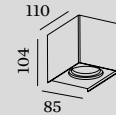

TUBE CARRÉ

EXTERIOR
WALL SURFACE

1.0 LED

LED 8W | 220-240VAC | 50-60Hz
COB 3-step | incl. PS | phase-cut dim
aluminium powder coated

1.22kg | IP65 | >0.5° | Ⓢ

3000K | >80 CRI | 480lm

Color	CODE
White	712164W4
Grey	712164D4
Black	712164B4

1.0 PAR16

PAR16 max.50W | GU10
100-240VAC | 50-60Hz
aluminium powder coated

0.86kg | IP65 | >0.9° | Ⓢ

Color	CODE
White	712120W0
Grey	712120D0
Black	712120B0

OPTIONAL

PAR16 LED GU10 6W
phase-cut dim

Color	CODE
2700K	905228S2
3000K	905228S4
1800-2850K	901229S9

more lamps and specs on page 541