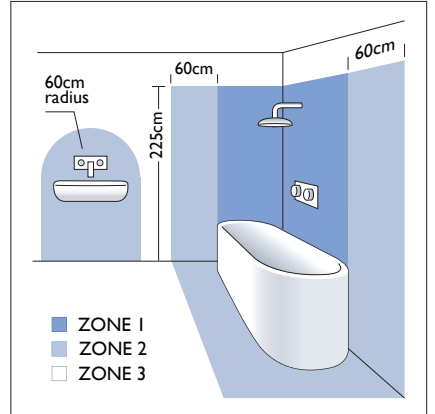

# 6142 Ascoli Single

 astro

1 x 50w GU10	 / 	excl.
-----------------	---	-------

Zone	<b>3</b>
------	----------

Astro Lighting Ltd.  
G2 River Way, Harlow  
CM20 2DP, Great Britain

T: +44 (0) 1279 427001  
F: +44 (0) 1279 427002  
sales@astrolighting.co.uk  
www.astrolighting.co.uk