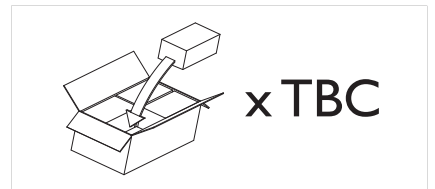

# 6142 Ascoli Single

 astro

1 x 50w GU10	 / 	excl.
-----------------	---	-------

Zone	<b>3</b>
------	----------

Astro Lighting Ltd.  
G2 River Way, Harlow  
CM20 2DP, Great Britain

T: +44 (0) 1279 427001  
F: +44 (0) 1279 427002  
sales@astrolighting.co.uk  
www.astrolighting.co.uk