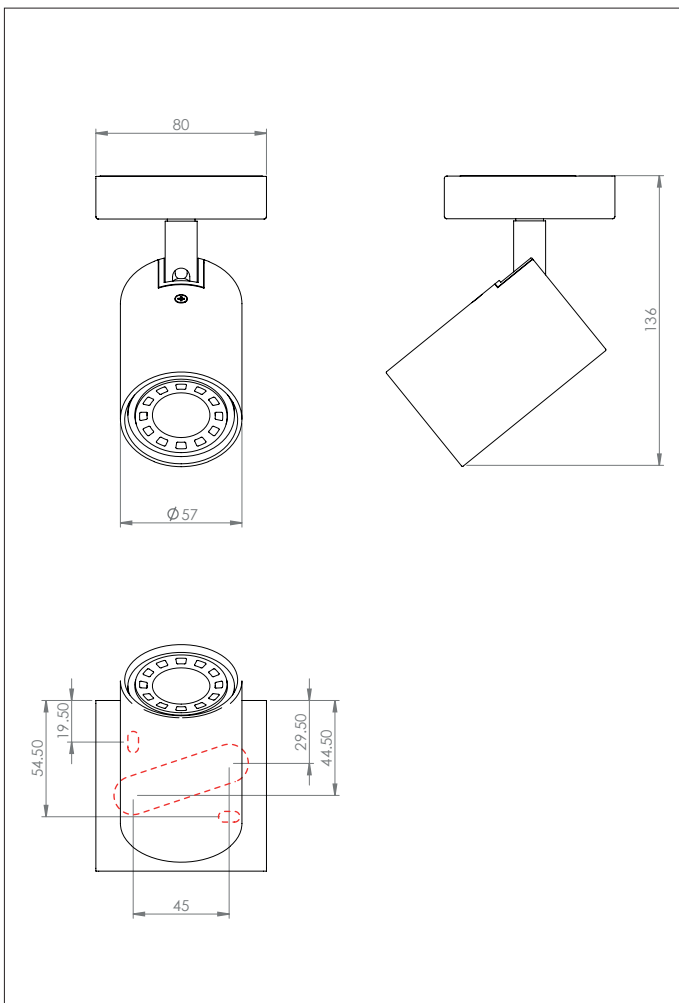

# 6142 Ascoli Single

 astro

1 x 50w GU10	 / 	excl.
-----------------	---	-------

Zone	<b>3</b>
------	----------

Astro Lighting Ltd.  
G2 River Way, Harlow  
CM20 2DP, Great Britain

T: +44 (0) 1279 427001  
F: +44 (0) 1279 427002  
sales@astrolighting.co.uk  
www.astrolighting.co.uk