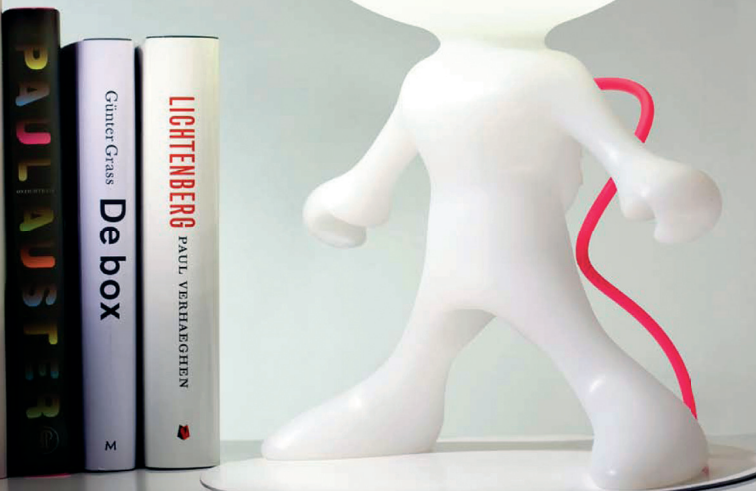

...time on your face. It is fun and playful, as if it just jumped out of
...space-craft, weightless exploring new territory. This table lamp is
...designed to spice up your living room, office, lobby, restaurant, bar
...and fills the space with happiness.

design Constantin Wortmann for Dark

SPACEWALKER JUNIOR

SPACEWALKER JUNIOR

1X E14 (MAX 9 W)

STANDARD COLOURS

Body

Transparent
White

DARK[®] <<<