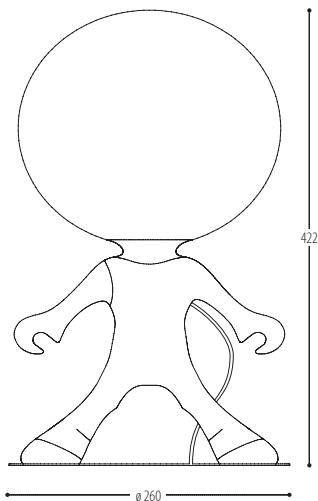

design Constantin Wortmann for Dark

SPACEWALKER JUNIOR

SPACEWALKER JUNIOR

1X E14 (MAX 9 W)

STANDARD COLOURS

Body

Transparent
White

DARK[®] <<<