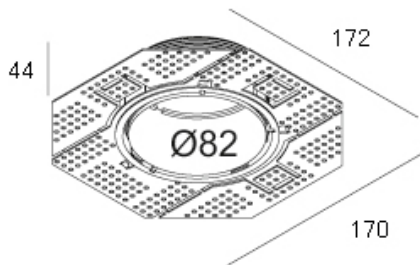

MOUNTING KIT R82 TRIMLESS O.F.A.

202 11 82 OFA

 122

 0.2

For detailed installation instructions, please consult the manual.

 **DELTA**LIGHT®

Headquarters Delta Light nv - Muizelstraat 2 - 8560 Wevelgem (Moorsele)
Tel +32 56 435 735 **Fax** +32 56 435 736 **Email** info@deltalight.com