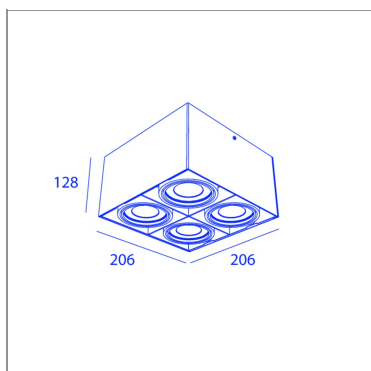

ORBIT[®]

TECHNICAL SHEET

PICCOLO LOOK OUT

4X GU10 ≤ 50W / LED GU10 MAX

BB65221

WH/WH

BB65221

SPECIFICATIONS

WEIGHT	2.3kg
INGRESS PROTECTION (IP)	20
GLOW WIRE TEST	850°C

REMARKS

! Luminaire not compatible with GZ10 lamp

! Can be combined with cone accessory
