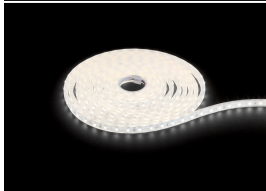

#### Product features

- 5 metre warm white IP67 silicon sleeved LED reel supplied with 25 x 200mm clear polycarbonate mounting strips which are pre-attached with 3M adhesive tape and 10 end caps, 1170 lumens, 24W, 49lm/W, 24V, 3000K, IP67, 50,000hrs (L70), (LxWxD) 5000x12.8x8mm