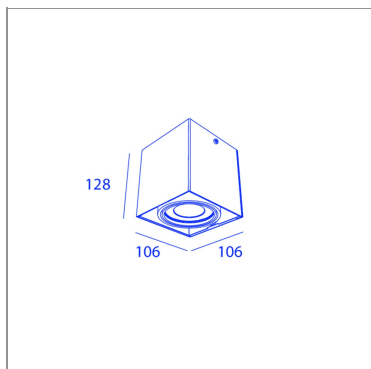

**ORBIT<sup>®</sup>**

TECHNICAL SHEET

**PICCOLO LOOK OUT**

1X GU10 ≤ 50W / LED GU10 MAX

**BB65121**

WH/WH

BB65121

**SPECIFICATIONS**

WEIGHT	1kg
INGRESS PROTECTION (IP)	20
GLOW WIRE TEST	850°C

**BB65121**WH/WH

---

**REMARKS**

! Luminaire not compatible with GZ10 lamp

! Can be combined with cone accessory

---