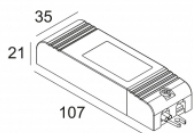

Related references

CONTROL GEAR, BALLAST AND TRANSFORMERS

[Weblink / Specsheet](#)

TRANSFO 100W
200 46 10
220-240V / 50-60Hz

[Weblink / Specsheet](#)