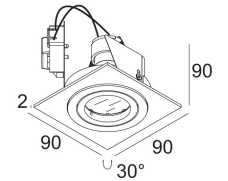

[Weblink](#)

Cutout shape/size: 82 mm

Recessed depth: 70 mm

Available colors: ALUMINIUM (202 01 4010 ALU)
WHITE (202 01 4010 W)

ADJUSTABLE 0°- 30° / 350°
MAINS DIMMING - TRAILING EDGE

GU10 // 100-240V / 50-60Hz
 1 x QPAR51 max.50W

Class: II

Weight: 0.2 KG
Protection level: IP20
Minimum distance: 0,5m

Remarks: WHITE finish : max. 35W

Options: TRANSFO

For detailed installation instructions, please consult the manual. [202_11_4010_HAND.pdf](#)