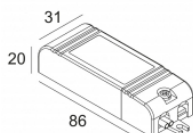

TRANSFO 50W
200 46 06
220-240V / 50-60Hz