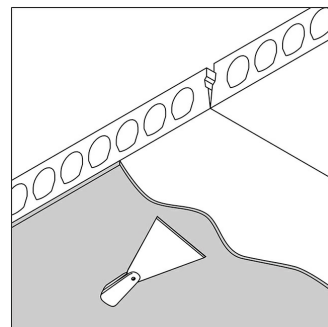

Class: II

Weight: 0.2 KG
Protection level: IP20
Minimum distance: 0,5m

Remarks: WHITE finish : max. 35W

Options: TRANSFO

For detailed installation instructions, please consult the manual. [202_11_4010_HAND.pdf](#)

CIRCLE S Hi S2
202 01 4010

Ceiling compatibility

Concrete

Concrete + plaster

Hollow-core slab

Hollow-core slab + plaster

CIRCLE S Hi S2
202 01 4010

Related references