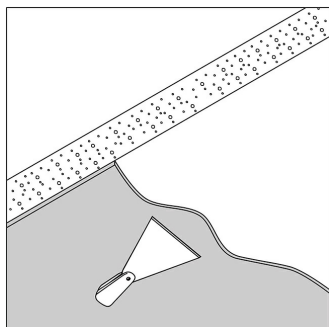

[Weblink](#)

Cutout shape/size: 82 mm

Recessed depth: 70 mm

Available colors: ALUMINIUM (202 01 4010 ALU)
WHITE (202 01 4010 W)

ADJUSTABLE 0°- 30° / 350°
MAINS DIMMING - TRAILING EDGE

GU10 // 100-240V / 50-60Hz
 1 x QPAR51 max.50W

Class: II

Weight: 0.2 KG
Protection level: IP20
Minimum distance: 0,5m

Remarks: WHITE finish : max. 35W

Options: TRANSFO

For detailed installation instructions, please consult the manual. [202_11_4010_HAND.pdf](#)

CIRCLE S Hi S2
202 01 4010

Ceiling compatibility

Concrete

Concrete + plaster

Hollow-core slab

Hollow-core slab + plaster

CIRCLE S Hi S2
202 01 4010

Related references