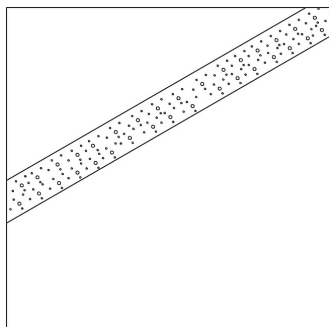

[Weblink](#)

Cutout shape/size: 82 mm

Recessed depth: 70 mm

Available colors: ALUMINIUM (202 01 4010 ALU)
WHITE (202 01 4010 W)

ADJUSTABLE 0°- 30° / 350°
MAINS DIMMING - TRAILING EDGE

GU10 // 100-240V / 50-60Hz
 1 x QPAR51 max.50W

Class: II

Weight: 0.2 KG
Protection level: IP20
Minimum distance: 0,5m

Remarks: WHITE finish : max. 35W

Options: TRANSFO

For detailed installation instructions, please consult the manual. [202_11_4010_HAND.pdf](#)

CIRCLE S Hi S2
202 01 4010

Ceiling compatibility

Concrete

Concrete + plaster

Hollow-core slab

Hollow-core slab + plaster

CIRCLE S Hi S2
202 01 4010

Related references