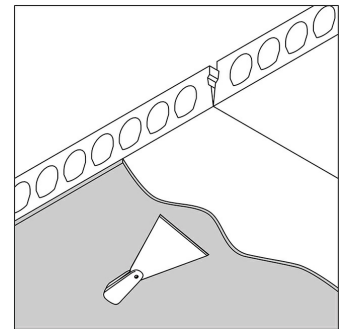

[Weblink](#)

Cutout shape/size:	82 mm
Recessed depth:	70 mm
Available colors:	ALU GREY (202 01 1010 A) ALUMINIUM (202 01 1010 ALU) WHITE (202 01 1010 W)
ADJUSTABLE 0°- 30° / 350° MAINS DIMMING - TRAILING EDGE	
GU10 // 100-240V / 50-60Hz 1 x QPAR51 max.50W	
Class:	II
Weight:	0.1 KG
Protection level:	IP20
Minimum distance:	0,5m
Remarks:	WHITE finish : max. 35W

For detailed installation instructions, please consult the manual. [202_11_1010_HAND.pdf](#)

CIRCLE Hi S2
202 01 1010

Ceiling compatibility

Concrete

Concrete + plaster

Hollow-core slab

**Hollow-core slab +
plaster**