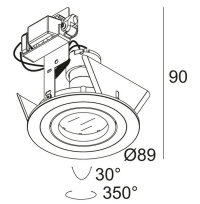

[Weblink](#)

Cutout shape/size:	82 mm
Recessed depth:	70 mm
Available colors:	ALU GREY (202 01 1010 A) ALUMINIUM (202 01 1010 ALU) WHITE (202 01 1010 W)
ADJUSTABLE 0°- 30° / 350° MAINS DIMMING - TRAILING EDGE	
GU10 // 100-240V / 50-60Hz 1 x QPAR51 max.50W	
Class:	II
Weight:	0.1 KG
Protection level:	IP20
Minimum distance:	0,5m
Remarks:	WHITE finish : max. 35W