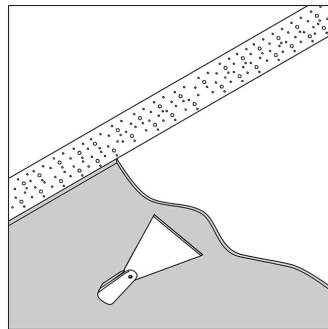

[Weblink](#)

Cutout shape/size:	82 mm
Recessed depth:	70 mm
Available colors:	ALU GREY (202 01 1010 A) ALUMINIUM (202 01 1010 ALU) WHITE (202 01 1010 W)
ADJUSTABLE 0°- 30° / 350° MAINS DIMMING - TRAILING EDGE	
GU10 // 100-240V / 50-60Hz 1 x QPAR51 max.50W	
Class:	II
Weight:	0.1 KG
Protection level:	IP20
Minimum distance:	0,5m
Remarks:	WHITE finish : max. 35W

For detailed installation instructions, please consult the manual. [202_11_1010_HAND.pdf](#)

CIRCLE Hi S2
202 01 1010

Ceiling compatibility

Concrete

Concrete + plaster

Hollow-core slab

**Hollow-core slab +
plaster**