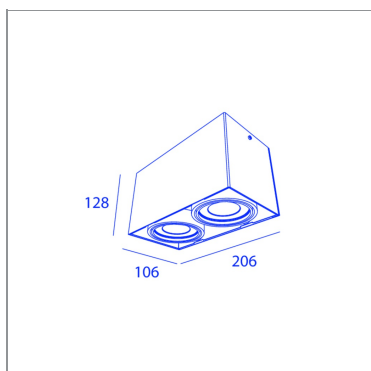

ORBIT®

TECHNICAL SHEET

PICCOLO LOOK OUT

2X GU10 ≤ 50W / LED GU10 MAX

BB65154

WH/BLK

BB65154

SPECIFICATIONS

WEIGHT	1.3kg
INGRESS PROTECTION (IP)	20
GLOW WIRE TEST	850°C

BB65154

WH/BLK

REMARKS

! Luminaire not compatible with GZ10 lamp

! Can be combined with cone accessory
