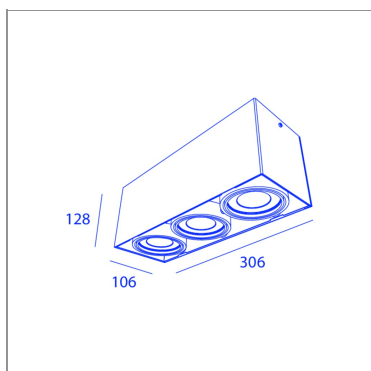

ORBIT®

TECHNICAL SHEET

PICCOLO LOOK OUT

3X GU10 ≤ 50W / LED GU10 MAX

BB65184

WH/BLK

BB65184

SPECIFICATIONS

WEIGHT	2kg
INGRESS PROTECTION (IP)	20
GLOW WIRE TEST	850°C

BB65184

WH/BLK

REMARKS

! Luminaire not compatible with GZ10 lamp

! Can be combined with cone accessory
