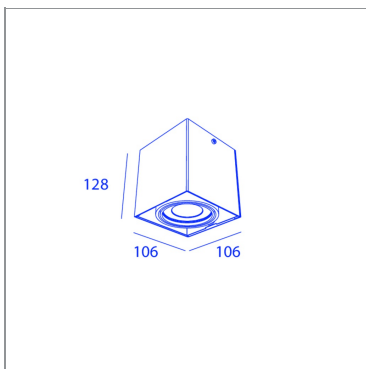

**ORBIT®**

TECHNICAL SHEET

**PICCOLO LOOK OUT**

1X GU10 ≤ 50W / LED GU10 MAX

**BB65124**

WH/BLK

BB65124

**SPECIFICATIONS**

WEIGHT	1kg
INGRESS PROTECTION (IP)	20
GLOW WIRE TEST	850°C

**BB65124**

WH/BLK

---