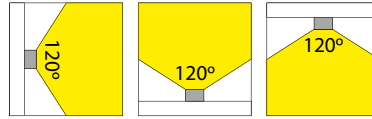

LED Strip

Rol van 5 m/36W

Roll of 5 m/36W

Bedrijfstemperatuur: -20°C ~ 50°C

Operating temperature: -20°C ~ 50°C

Aantal branduren: > 50.000

Rated life hours: > 50.000

Kleurweergave index: Ra > 80

Color rendering index: Ra > 80

Voedingen: pag. 106-123, Controllers: pag. 124-161

Power supplies: page 106-123, Controllers: page 124-161

- Uitermate flexibele LED strip
- Bedoeld voor binnentoepassingen
- Achterzijde voorzien van een 3M plakstrip
- Eenvoudige montage op een stof- en vetvrije ondergrond
- Kan eenvoudig worden ingekort op de aangegeven markeringen
- Leverbaar in verschillende lichtkleuren
- Verkrijgbaar in 12Vdc en 24Vdc uitvoering
- Dimbaar door middel van optioneel leverbare controller

Toepassingsgebieden: als accent-, achtergrond- en koofverlichting in kantoren, horeca, winkels, representatieve ruimtes en interieur-bouw.

- Extremely flexible LED strip
- Intended for indoor applications
- Equipped with a 3M double-sided adhesive strip for easy mounting on a flat clean surface
- Can easily be shortened at the indicators on the strip
- Available in a variety of different light colors
- Available in 12Vdc and 24Vdc versions
- Dimmable with optional available controller

Applications: as accent, background and cove lighting in offices, hospitality, retail, promotional areas and interior design.

46x2211x

€ 85