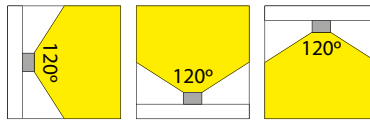

Bedrijfstemperatuur: -20°C ~ 50°C

Operating temperature: -20°C ~ 50°C

Aantal branduren: > 50.000

Rated life hours: > 50.000

Kleurweergave index: Ra > 80

Color rendering index: Ra > 80

Voedingen: pag. 106-123, Controllers: pag. 124-161

Power supplies: page 106-123, Controllers: page 124-161

- Uitermate flexibele hoogvermogen LED strip
- Bedoeld voor binnentoepassingen
- Achterzijde voorzien van een 3M plakstrip voor eenvoudige montage op een stof- en vetvrije ondergrond
- Kan eenvoudig worden ingekort op de aangegeven markeringen
- Leverbaar in verschillende lichtkleuren
- Verkrijgbaar in 24Vdc uitvoering
- Dimbaar door middel van optioneel leverbare controller

Toepassingsgebieden: als accent-, achtergrond- en kooftverlichting in kantoren, horeca, winkels, representatieve ruimtes en interieurbouw.

- Extremely flexible high power LED strip
- Intended for indoor applications
- Equipped with a 3M double-sided adhesive strip for easy mounting on a flat clean surface
- Can easily be shortened at the indicators on the strip
- Available in a variety of different light colors
- Available in 24Vdc version
- Dimmable with optional available controller

Applications: as accent, background and cove lighting in offices, hospitality, retail, promotional areas and interior design.

4622312x

€ 155