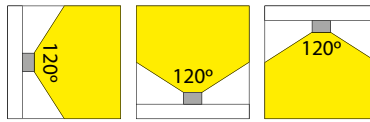

Bedrijfstemperatuur: -20°C ~ 50°C
Operating temperature: -20°C ~ 50°C

Aantal branduren: > 50.000
Rated life hours: > 50.000

Kleurweergave index: Ra > 90
Color rendering index: Ra > 90

Voedingen: pag. 106-123, Controllers: pag. 124-161
Power supplies: page 106-123, Controllers: page 124-161

- Uitermate flexibele LED strip met **extra hoge CRI waarde**
- Bedoeld voor binnentoepassingen
- Achterzijde voorzien van een 3M plakstrip
- Eenvoudige montage op een stof- en vetvrije ondergrond
- Kan eenvoudig worden ingekort op de aangegeven markeringen
- Leverbaar in warm wit en extra warm wit
- Verkrijgbaar in 24Vdc uitvoering
- Dimbaar door middel van optioneel leverbare controller

Toepassingsgebieden: als accent-, achtergrond- en kooftverlichting in kantoren, horeca, winkels, representatieve ruimtes en interieur-bouw.

• Extremely flexible LED strip with a **extra high color rendering index**

- Intended for indoor applications
- Equipped with a 3M double-sided adhesive strip for easy mounting on a flat clean surface
- Can easily be shortened at the indicators on the strip
- Available in warm white and extra warm white
- Available in 24Vdc version
- Dimmable with optional available controller

Applications: as accent, background and cove lighting in offices, hospitality, retail, promotional areas and interior design.

461801xx **vanaf € 75**
from