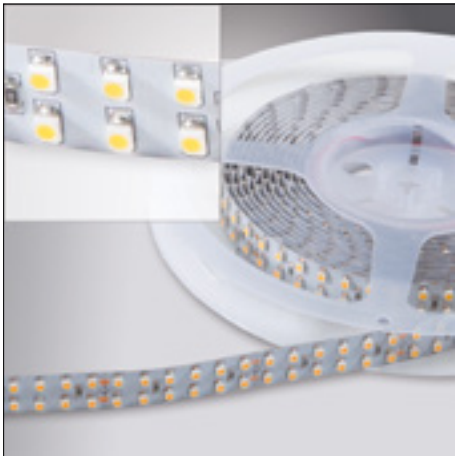

LED FLEXIBELE STRIP BRONZE SERIE (LED FLEXIBLE STRIP BRONZE SERIES)

Zonder coating (Without coating)

LED Strip

Rol van 5 m/96W

Roll of 5 m/96W

Bedrijfstemperatuur: -20°C ~ 50°C

Operating temperature: -20°C ~ 50°C

Aantal branduren: > 50.000

Rated life hours: > 50.000

Kleurweergave index: Ra > 80

Color rendering index: Ra > 80

Voedingen: pag. 106-123, Controllers: pag. 124-161

Power supplies: page 106-123, Controllers: page 124-161

- Uitermate flexibele LED strip
- Bedoeld voor binnentoepassingen
- Achterzijde voorzien van een 3M plakstrip
- Eenvoudige montage op een stof- en vetvrije ondergrond
- Kan eenvoudig worden ingekort op de aangegeven markeringen
- Leverbaar in verschillende lichtkleuren
- Verkrijgbaar in 24Vdc uitvoering
- Dimbaar door middel van optioneel leverbare controller

Toepassingsgebieden: als accent-, achtergrond- en kooftverlichting in kantoren, horeca, winkels, representatieve ruimtes en interieur-bouw.

- Extremely flexible LED strip
- Intended for indoor applications
- Equipped with a 3M double-sided adhesive strip for easy mounting on a flat clean surface
- Can easily be shortened at the indicators on the strip
- Available in a variety of different light colors
- Available in 24Vdc version
- Dimmable with optional available controller

Applications: as accent, background and cove lighting in offices, hospitality, retail, promotional areas and interior design.

4622014x

€ 190