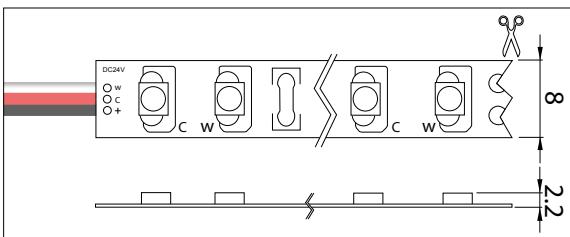

Applications: as accent, background and cove lighting in offices, hospitality, retail, promotional areas and interior design.

46180112

€ 120

Type LED	LEDs/m	Afmetingen (LxBxH) Dimensions (LxWxH) (mm)	Vermogen Power consumption W/m	Voltage (Vdc)	∅ (mm)	Kleur Color	Lichtstroom Lightoutput (Lm/m)	Golflengte-/ Kleurtemp. Wavelength-/Color temp.	Art. nr.	Prijs Price
3528	120	5000x8x2.2	9.6	24	100		470	6000K	46180112	€ 120,00
							370	2400K		