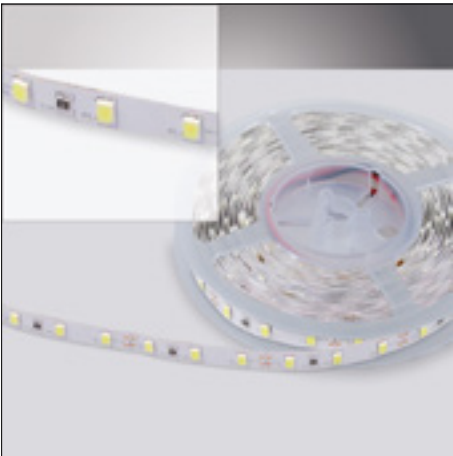

LED FLEXIBELE STRIP BRONZE SERIE (LED FLEXIBLE STRIP BRONZE SERIES)

Zonder coating (Without coating)

LED Strip

Rol van 5,04 m/120W

Roll of 5.04 m/120W

Bedrijfstemperatuur: -20°C ~ 50°C

Operating temperature: -20°C ~ 50°C

Aantal branduren: > 50.000

Rated life hours: > 50.000

Kleurweergave index: Ra > 80

Color rendering index: Ra > 80

Voedingen: pag. 106-123, Controllers: pag. 124-161

Power supplies: page 106-123, Controllers: page 124-161

- Uitermate flexibele hoogvermogen LED strip
- Bedoeld voor binnentoepassingen
- Achterzijde voorzien van een 3M plakstrip voor eenvoudige montage op een stof- en vetvrije ondergrond
- Kan eenvoudig worden ingekort op de aangegeven markeringen
- Leverbaar in verschillende lichtkleuren
- Verkrijgbaar in 24Vdc uitvoering
- Dimbaar door middel van optioneel leverbare controller

Toepassingsgebieden: als accent-, achtergrond- en kooftverlichting in kantoren, horeca, winkels, representatieve ruimtes en interieurbouw.

- Extremely flexible high power LED strip
- Intended for indoor applications
- Equipped with a 3M double-sided adhesive strip for easy mounting on a flat clean surface
- Can easily be shortened at the indicators on the strip
- Available in a variety of different light colors
- Available in 24Vdc version
- Dimmable with optional available controller

Applications: as accent, background and cove lighting in offices, hospitality, retail, promotional areas and interior design.

4622312x

€ 155