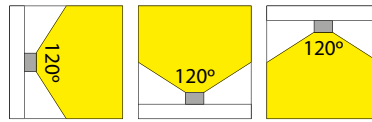

LED Strip

Rol van 5 m/48W

Roll of 5 m/48W

Bedrijfstemperatuur: -20°C ~ 50°C
Operating temperature: -20°C ~ 50°C

Aantal branduren: > 50.000
Rated life hours: > 50.000

Kleurweergave index: Ra > 80
Color rendering index: Ra > 80

Voedingen: pag. 106-123, Controllers: pag. 124-161
Power supplies: page 106-123, Controllers: page 124-161

- Uitermate flexibele 2-kleuren LED strip (warm wit-koud wit)
- Bedoeld voor binnentoepassingen
- Achterzijde voorzien van een 3M plakstrip
- Eenvoudige montage op een stof- en vetvrije ondergrond
- Kan eenvoudig worden ingekort op de aangegeven markeringen
- Verkrijgbaar in 24Vdc uitvoering
- Door middel van een separaat te bestellen controller/dimmer is het mogelijk de kleurtemperatuur te regelen tussen 2400K en 6000K

Toepassingsgebieden: als accent-, achtergrond- en koofverlichting in kantoren, horeca, winkels, representatieve ruimtes en interieur-bouw.

- Extremely flexible 2-color LED strip (warm white/cool white)
- Intended for indoor applications
- Equipped with a 3M double-sided adhesive strip for easy mounting on a flat clean surface
- Can easily be shortened at the indicators on the strip
- Available in 24Vdc version
- By the separately orderable controller/dimmer, it is possible to adjust the color temperature between 2400K and 6000K

Applications: as accent, background and cove lighting in offices, hospitality, retail, promotional areas and interior design.

46180112

€ 120