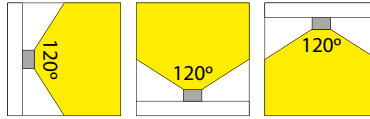

LED Strip

Rol van 5 m/96W

Roll of 5 m/96W

Bedrijfstemperatuur: -20°C ~ 50°C

Operating temperature: -20°C ~ 50°C

Aantal branduren: > 50.000

Rated life hours: > 50.000

Kleurweergave index: Ra > 80

Color rendering index: Ra > 80

Voedingen: pag. 106-123, Controllers: pag. 124-161

Power supplies: page 106-123, Controllers: page 124-161

- Uitermate flexibele LED strip
- Bedoeld voor binnentoepassingen
- Achterzijde voorzien van een 3M plakstrip
- Eenvoudige montage op een stof- en vetvrije ondergrond
- Kan eenvoudig worden ingekort op de aangegeven markeringen
- Leverbaar in verschillende lichtkleuren
- Verkrijgbaar in 24Vdc uitvoering
- Dimbaar door middel van optioneel leverbare controller

Toepassingsgebieden: als accent-, achtergrond- en kooftverlichting in kantoren, horeca, winkels, representatieve ruimtes en interieur-bouw.

- Extremely flexible LED strip
- Intended for indoor applications
- Equipped with a 3M double-sided adhesive strip for easy mounting on a flat clean surface
- Can easily be shortened at the indicators on the strip
- Available in a variety of different light colors
- Available in 24Vdc version
- Dimmable with optional available controller

Applications: as accent, background and cove lighting in offices, hospitality, retail, promotional areas and interior design.

4622015x

€ 190