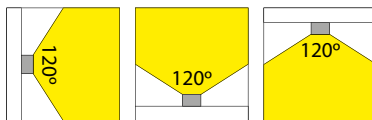

LED Strip

Rol van 5 m/72W

Roll of 5 m/72W

Bedrijfstemperatuur: -20°C ~ 50°C

Operating temperature: -20°C ~ 50°C

Aantal branduren: > 50.000

Rated life hours: > 50.000

Kleurweergave index: Ra > 80

Color rendering index: Ra > 80

Voedingen: pag. 106-123, Controllers: pag. 124-161

Power supplies: page 106-123, Controllers: page 124-161

- Uitermate flexibele LED strip
- Bedoeld voor binnentoepassingen
- Achterzijde voorzien van een 3M plakstrip
- Eenvoudige montage op een stof- en vetvrije ondergrond
- Kan eenvoudig worden ingekort op de aangegeven markeringen
- Leverbaar in verschillende lichtkleuren
- Verkrijgbaar in 12Vdc en 24Vdc uitvoering
- Dimbaar door middel van optioneel leverbare controller

Toepassingsgebieden: als accent-, achtergrond- en koofverlichting in kantoren, horeca, winkels, representatieve ruimtes en interieur-bouw.

- Extremely flexible LED strip
- Intended for indoor applications
- Equipped with a 3M double-sided adhesive strip for easy mounting on a flat clean surface
- Can easily be shortened at the indicators on the strip
- Available in a variety of different light colors
- Available in 12Vdc and 24Vdc versions
- Dimmable with optional available controller

Applications: as accent, background and cove lighting in offices, hospitality, retail, promotional areas and interior design.

46x2111x

€ 125