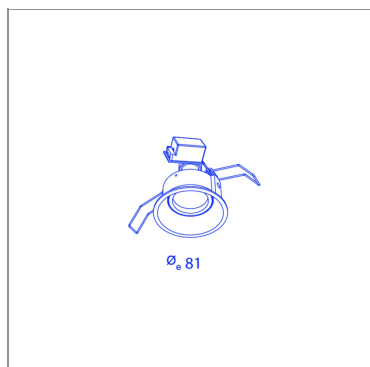

BS2021

WH

BS2021

SPECIFICATIONS

CUT-OUT SIZE	Ø76
MIN RECESSED HEIGHT	110mm
WEIGHT	0.2kg
INGRESS PROTECTION (IP)	IP20, IP20 inside ceiling
GLOW WIRE TEST	850°C

COMPLEMENTARY OPTIONS

BS2000 BS2000 - PLASTER KIT
PLASTER KIT

REMARKS

WITH TORSION SPRINGS