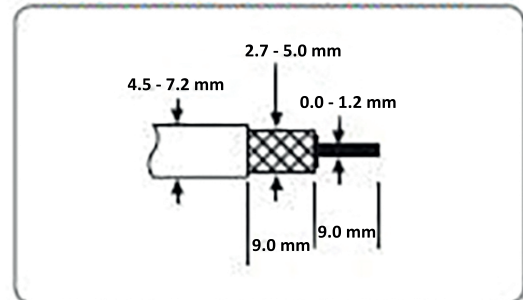

Mechanical Specifications

Dimensions hwxwd
0,7 x 15 x 20 mm

Weight
0.40 kg

Color
Green

PRODUCTSHEET

VT 300

COMPRESSION TOOL

Specifications

The VT-300 professional compression tools are for use on all types of series 59, 6, 7 and 11 coaxial cable, as well as 320QR hardline cable.

EX	AquaTight
EX6	EX6WS
EX59	EX59WS
EX59HE	EX7N716WS
EX7	EX11N716WS
EX7N716	EX320QRWS
EX11	
EX11N716	
EX320QR	

Wiring diagram

Recommended cable dimensions

Related product - EX 11

Article number 695020308

Related product - EX11N716WS

Article number 695020309

Related product - EX59/39-79

Article number 695020304

Contact

📍 Pampuslaan 170
1382 JS WEESP

✉ info@hirschmann.nl

☎ NL 31 (0)294 46 25 55
BE 32 (0)2 46 13 095

🌐 www.linkedin.com/company/hirschmann-multimedia-b.v.

📘 www.facebook.com/hirschmann.multimedia

📺 www.youtube.com/HirschmannMultimedia

Hirschmann Multimedia B.V.

Hirschmann Multimedia B.V. is an international knowledge company and manufacturer, located in Weesp - The Netherlands. Hirschmann Multimedia focusses on leading the market by being innovative, flexible and renewing.

Hirschmann Multimedia Products (HMP):

Serving the retail and installer market, Hirschmann Multimedia Products is expanding from The Netherlands and Belgium towards 16 other European countries as of 2014. Through a qualified and selected dealer and installer network, HMP provides in products for COAX, IP and satellite systems.