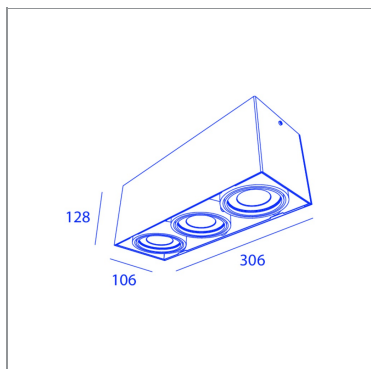

ORBIT®

TECHNICAL SHEET

PICCOLO LOOK OUT

3X GU10 ≤ 50W / LED GU10 MAX

BB65181

WH/WH

BB65181

SPECIFICATIONS

WEIGHT	2kg
INGRESS PROTECTION (IP)	20
GLOW WIRE TEST	850°C

BB65181

WH/WH

REMARKS

! Luminaire not compatible with GZ10 lamp

! Can be combined with cone accessory
