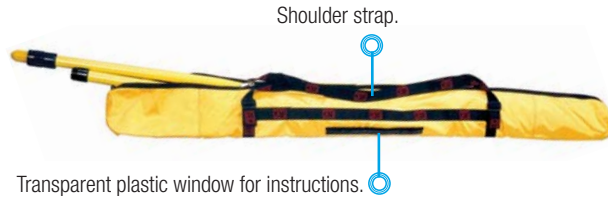

Insulating Stick bags

Strong waterproof canvas cases with a heavy duty zipper closure.

Reference	Dimensions (m)
CM-1-10	1.30 m Lg
CM-1-15	1.80 m Lg
CM-1-20	2.40 m Lg
CM-3-03	0.575 x 1.950 (elmt 1.75 m Lg)
CM-3-04	0.575 x 2.450 (elmt 2 m Lg)
CM-3-05	0.575 x 2.850 (elmt 2.50 m Lg)
CM-3-06	0.575 x 3.400 (elmt 3 m Lg)

MC-1-...
For 1 to 3 poles.

The flared shape lets you position accessories without having to take them out.

CM-3-...
For elements series CM-6.
For 5 simple elements or 4 double elements.

Railways

Electrical safety equipment