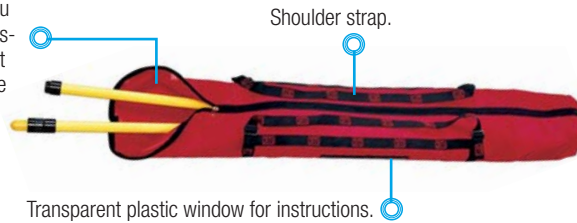

Insulating Stick bags

Strong waterproof canvas cases with a heavy duty zipper closure.

Reference	Dimensions (m)
CM-1-10	1.30 m Lg
CM-1-15	1.80 m Lg
CM-1-20	2.40 m Lg
CM-3-03	0.575 x 1.950 (elmt 1.75 m Lg)
CM-3-04	0.575 x 2.450 (elmt 2 m Lg)
CM-3-05	0.575 x 2.850 (elmt 2.50 m Lg)
CM-3-06	0.575 x 3.400 (elmt 3 m Lg)

MC-1-...
For 1 to 3 poles.

The flared shape lets you position accessories without having to take them out.

CM-3-...
For elements series CM-6.
For 5 simple elements or 4 double elements.

Railways

Electrical safety equipment